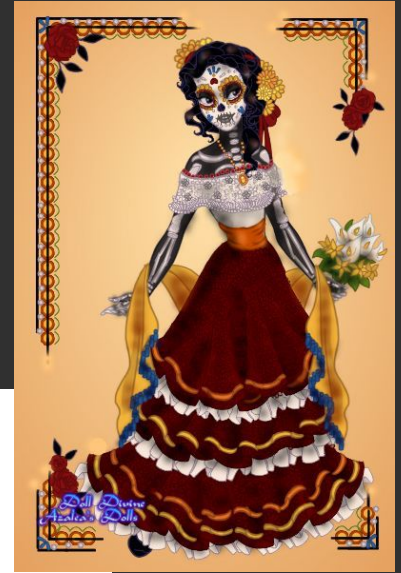

Cloud Tectonics

José Rivera

as designed by Aiden Galbraith

Cornell Box

Costumes

Anibal

Prologue

Anibal

Scenes 1-7

Anibal

Epilogue

Celestina

Prologue

alamy stock photo

Celestina

Scenes 1-5

alamy stock photo

Celestina

Scenes 5-7

Celestina

Epilogue

Nelson

Scene 4

Nelson

Scene 4

Nelson

Scene 7

Set

Prologue- Scene 7

Epilogue

North Wall

West Wall